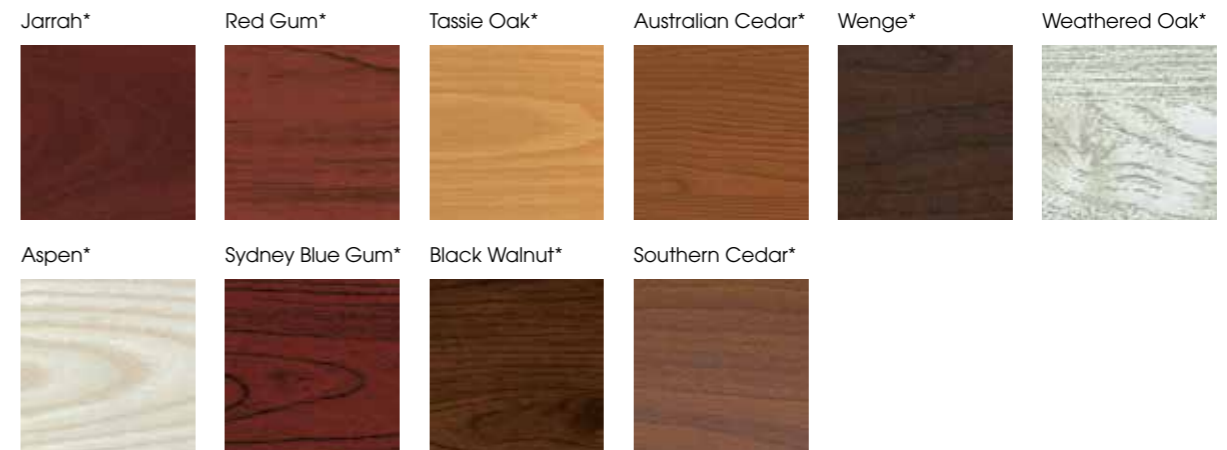

# Colour Options.

## Colorbond®

Whether your home is classic or contemporary, city or country, COLORBOND® steel gives you the ability to create the right colour scheme for your home.

A STYLISH RANGE OF CONTEMPORARY & TIMELESS FINISHES  
EXCLUSIVE TO **b&d Panelift Icon.**

Additional Dulux colours also available, contact B&D® for more details.

Eternity® Pewter Pearl Satin\*

Panelift® Seville in Timber.Coat™ Maple

Knotwood™ is a high quality wood grain finish which boasts the natural beauty and warm textured feel of timber.

Knotwood™ is only available on Seville, Torino & Madrid designs.

Choose from six great hard-wearing finishes, specially developed to provide the natural look of timber on high quality steel.

Timber Coat™ is only available on Modern and Modern Straight Line designs.