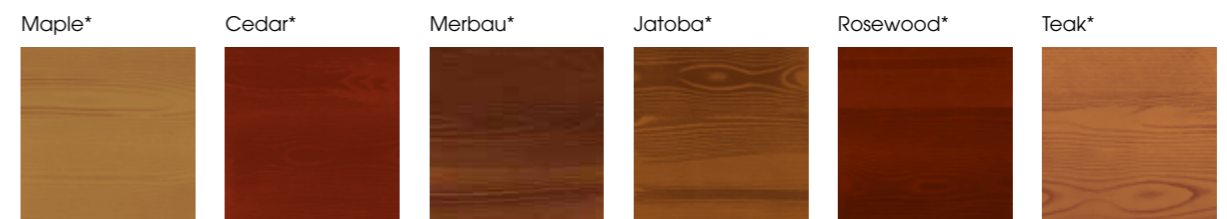

Additional Dulux colours also available, contact B&D® for more details.

Eternity® Pewter Pearl Satin\*

Panelift® Seville in Timber.Coat™ Maple

Knotwood™ is a high quality wood grain finish which boasts the natural beauty and warm textured feel of timber.

Knotwood™ is only available on Seville, Torino & Madrid designs.

Choose from six great hard-wearing finishes, specially developed to provide the natural look of timber on high quality steel.

Timber Coat™ is only available on Modern and Modern Straight Line designs.